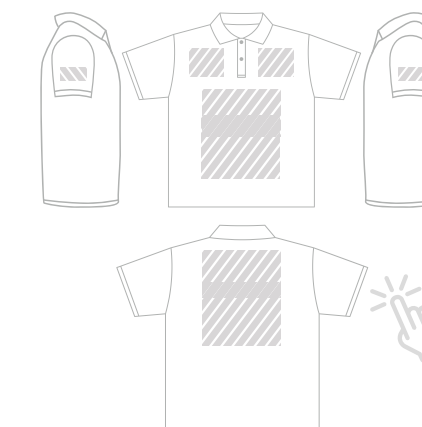

Rund hals

Sports-T-shirt

Sweatshirt

Polo-shirt

Polo-shirt

Hættetrøje

**Personaliseringsmetode**

Fotoprint

Fotoprint

Fotoprint

Fotoprint

Fotoprint

Fotoprint

**Printareal**

**Størrelser**

XS S M L  
XL XXL XXXL

XS S M L  
XL XXL XXXL

XS S M L  
XL XXL XXXL

XS S M L  
XL XXL XXXL

XS S M L  
XL XXL XXXL

XS S M L  
XL XXL XXXL

**Materiale**

100% bomuld

100 % polyester