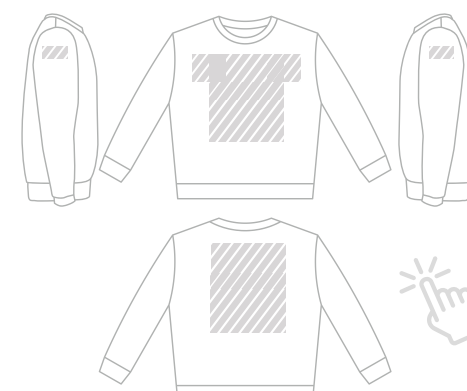

Rund hals

Sports-T-shirt

Sweatshirt

Polo-shirt

Polo-shirt

Hættetrøje

**Personaliseringsmetode**

Fotoprint

Fotoprint

Fotoprint

Fotoprint

Fotoprint

Fotoprint

**Printareal**

**Størrelser**

XS S M L  
XL XXL XXXL

XS S M L  
XL XXL XXXL

XS S M L  
XL XXL XXXL

XS S M L  
XL XXL XXXL

XS S M L  
XL XXL XXXL

XS S M L  
XL XXL XXXL

**Materiale**

100% bomuld

100 % polyester