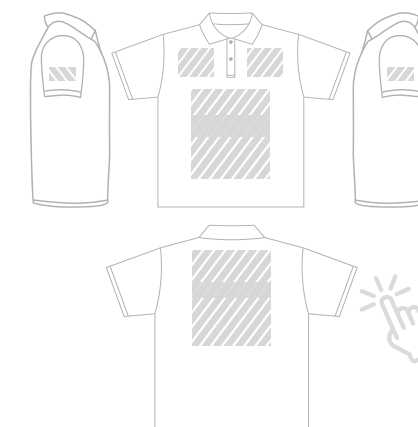

Rund hals

Sports-T-shirt

Sweatshirt

Polo-shirt

Polo-shirt

Hættetrøje

**Personaliseringsmetode**

Fotoprint

Fotoprint

Fotoprint

Fotoprint

Fotoprint

Fotoprint

**Printareal**

**Størrelser**

XS S M L  
XL XXL XXXL

XS S M L  
XL XXL XXXL

XS S M L  
XL XXL XXXL

XS S M L  
XL XXL XXXL

XS S M L  
XL XXL XXXL

XS S M L  
XL XXL XXXL

**Materiale**

100% bomuld

100 % polyester