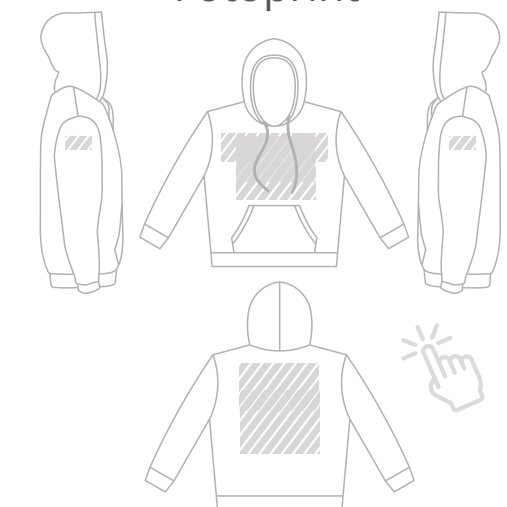

Rund hals

Sports-T-shirt

Sweatshirt

Polo-shirt

Polo-shirt

Hættetrøje

**Personaliseringsmetode**

Fotoprint

Fotoprint

Fotoprint

Fotoprint

Fotoprint

Fotoprint

**Printareal**

**Størrelser**

XS S M L  
XL XXL XXXL

XS S M L  
XL XXL XXXL

XS S M L  
XL XXL XXXL

XS S M L  
XL XXL XXXL

XS S M L  
XL XXL XXXL

XS S M L  
XL XXL XXXL

**Materiale**

100% bomuld

100 % polyester