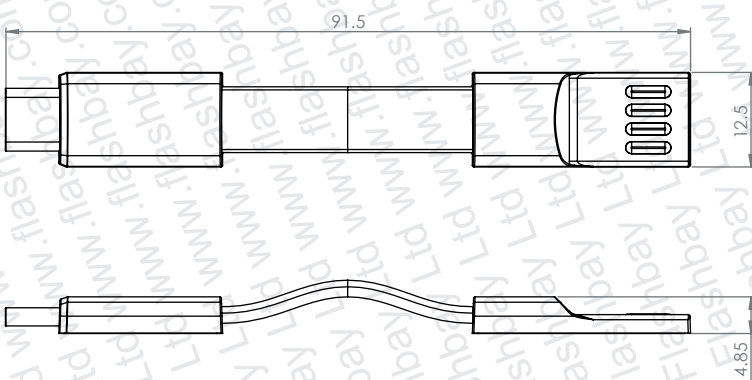

Apple Lightning

USB-C

PRODUCT
Tag

CODE
TAL / TAC

DIMENSIONS
mm

SCALE
1:1