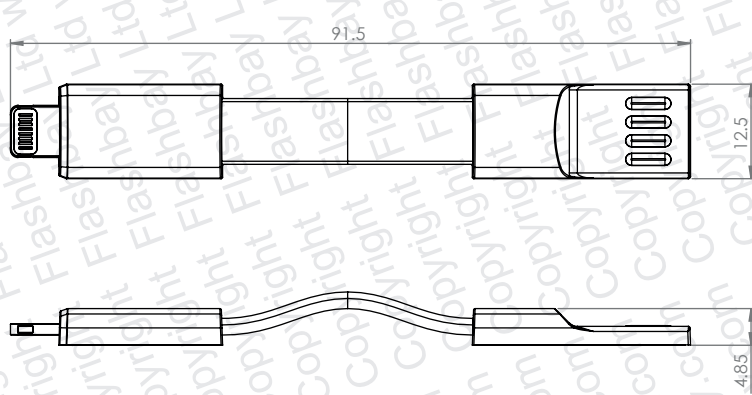

Apple Lightning

USB-C

PRODUCT
Tag

CODE
TAL / TAC

DIMENSIONS
mm

SCALE
1:1