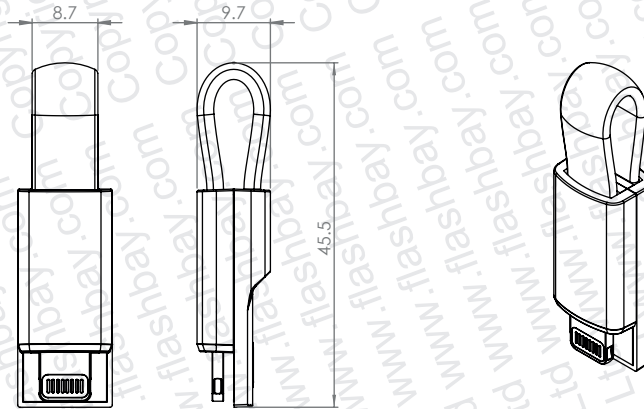

Apple Lightning

USB-C

PRODUCT
Tag

CODE
TAL / TAC

DIMENSIONS
mm

SCALE
1:1