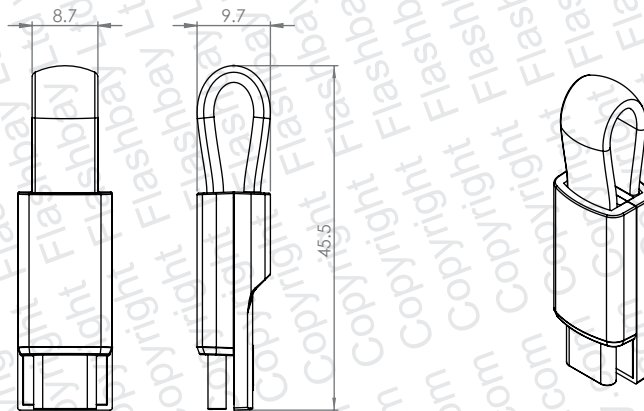

Apple Lightning

USB-C

PRODUCT
Tag

CODE
TAL / TAC

DIMENSIONS
mm

SCALE
1:1