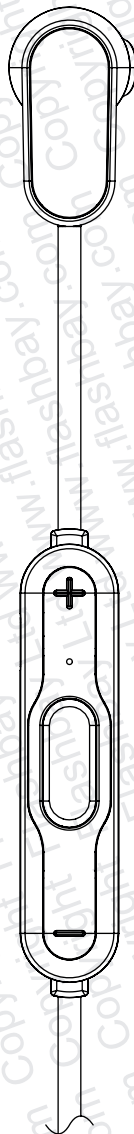

Total length \approx 626mm

Left

Right

9.5

58

PRODUCT

Peak Bluetooth

CODE

PKB

DIMENSIONS

mm

SCALE

1:1