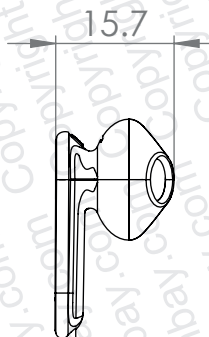

Total length \approx 626mm

Left

Right

9.5

58

PRODUCT

Peak Bluetooth

CODE

PKB

DIMENSIONS

mm

SCALE

1:1