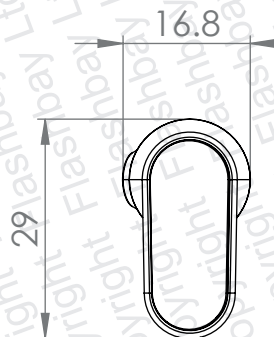

Total length \approx 626mm

Left

Right

9.5

58

PRODUCT

Peak Bluetooth

CODE

PKB

DIMENSIONS

mm

SCALE

1:1