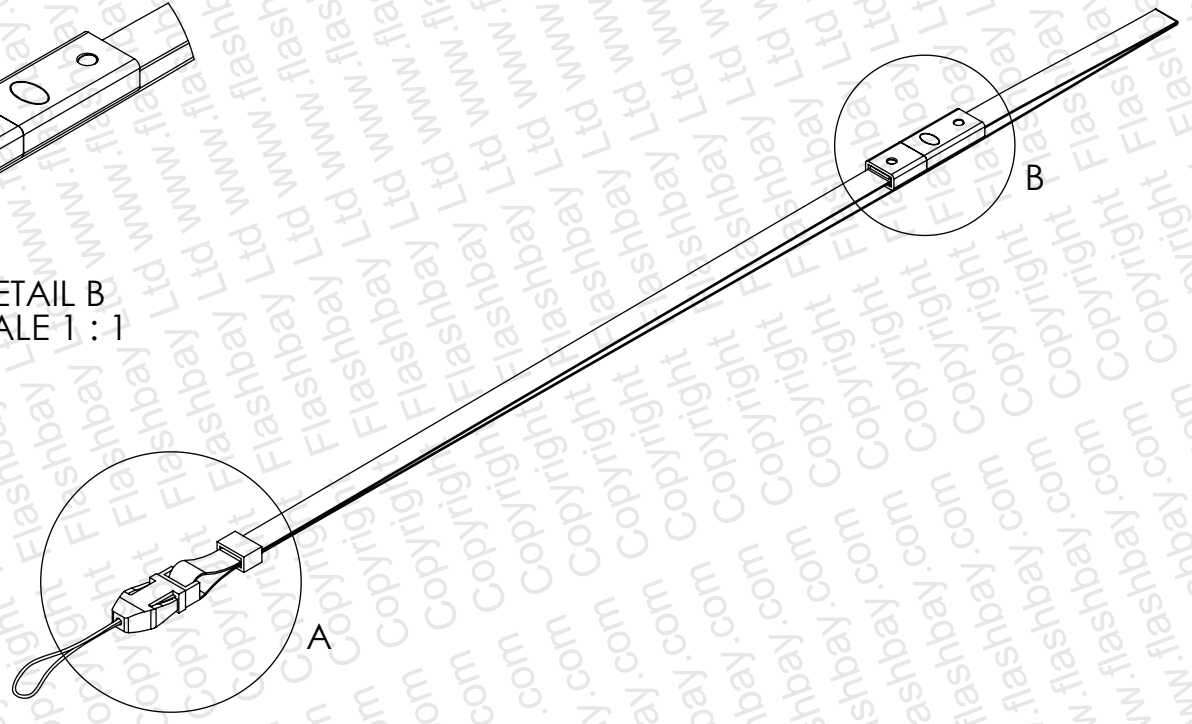

DETAIL A
SCALE 1:1

DETAIL B
SCALE 1:1

PRODUCT	CODE	DIMENSIONS
Neckstrap	NS	mm