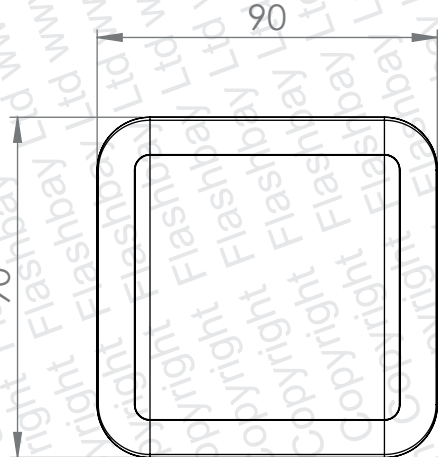

PRODUCT  
Big Boost

CODE  
BB

DIMENSIONS  
mm

SCALE  
1:2

4.00

24

70

70