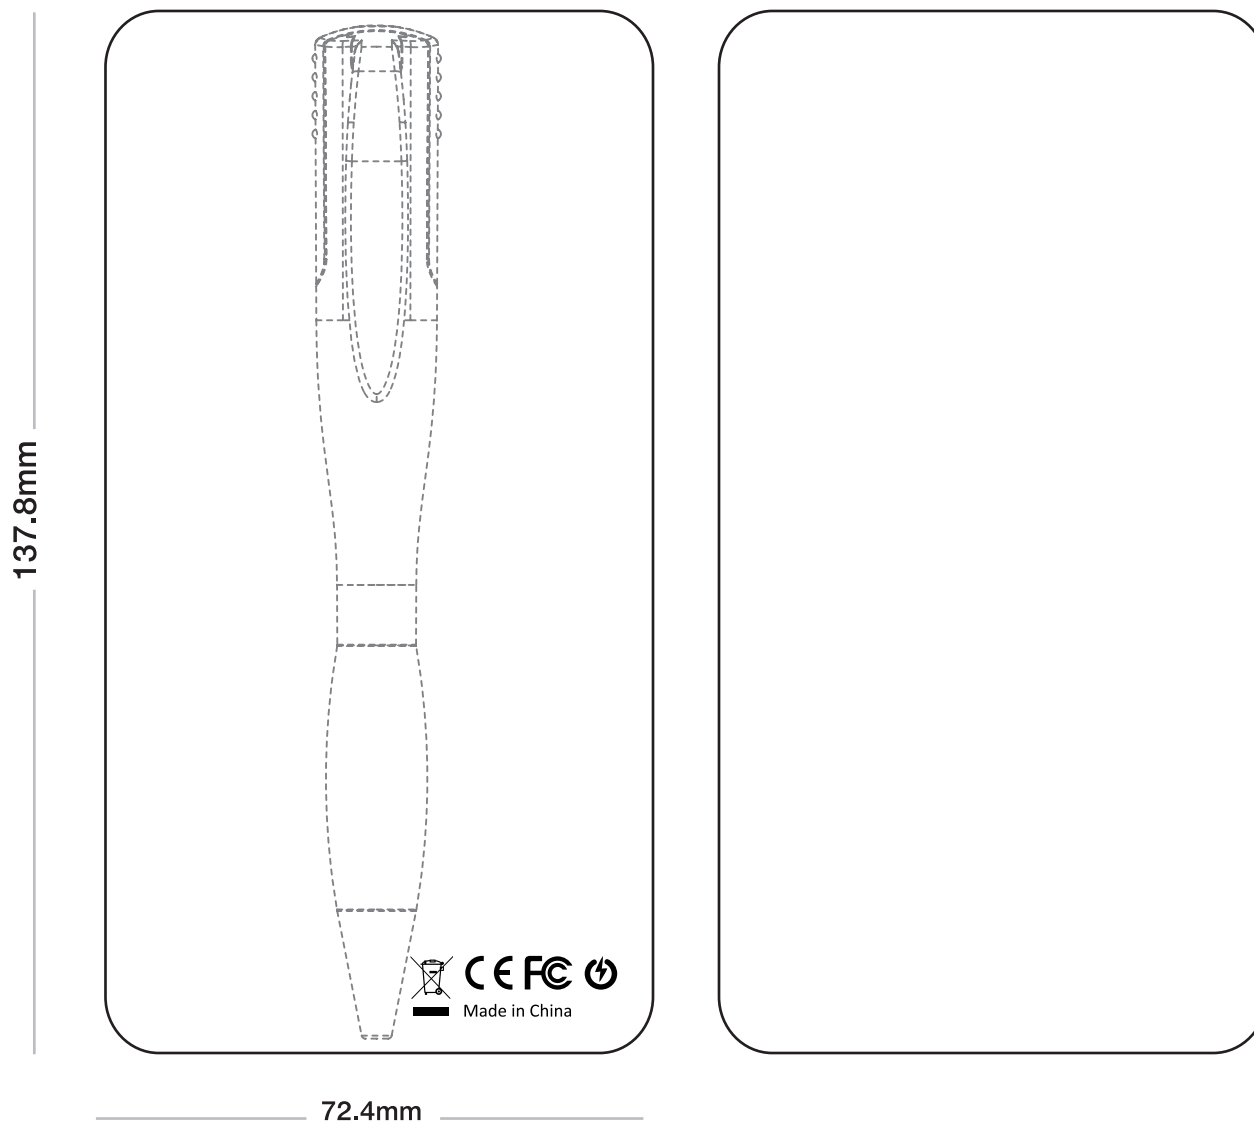

BACK

BLISTER PACK (BL) ARTWORK TEMPLATE

MODEL: HALO (HA)

FRONT

BACK

BLISTER PACK (BL) ARTWORK TEMPLATE

MODEL: INK (IK)

FRONT