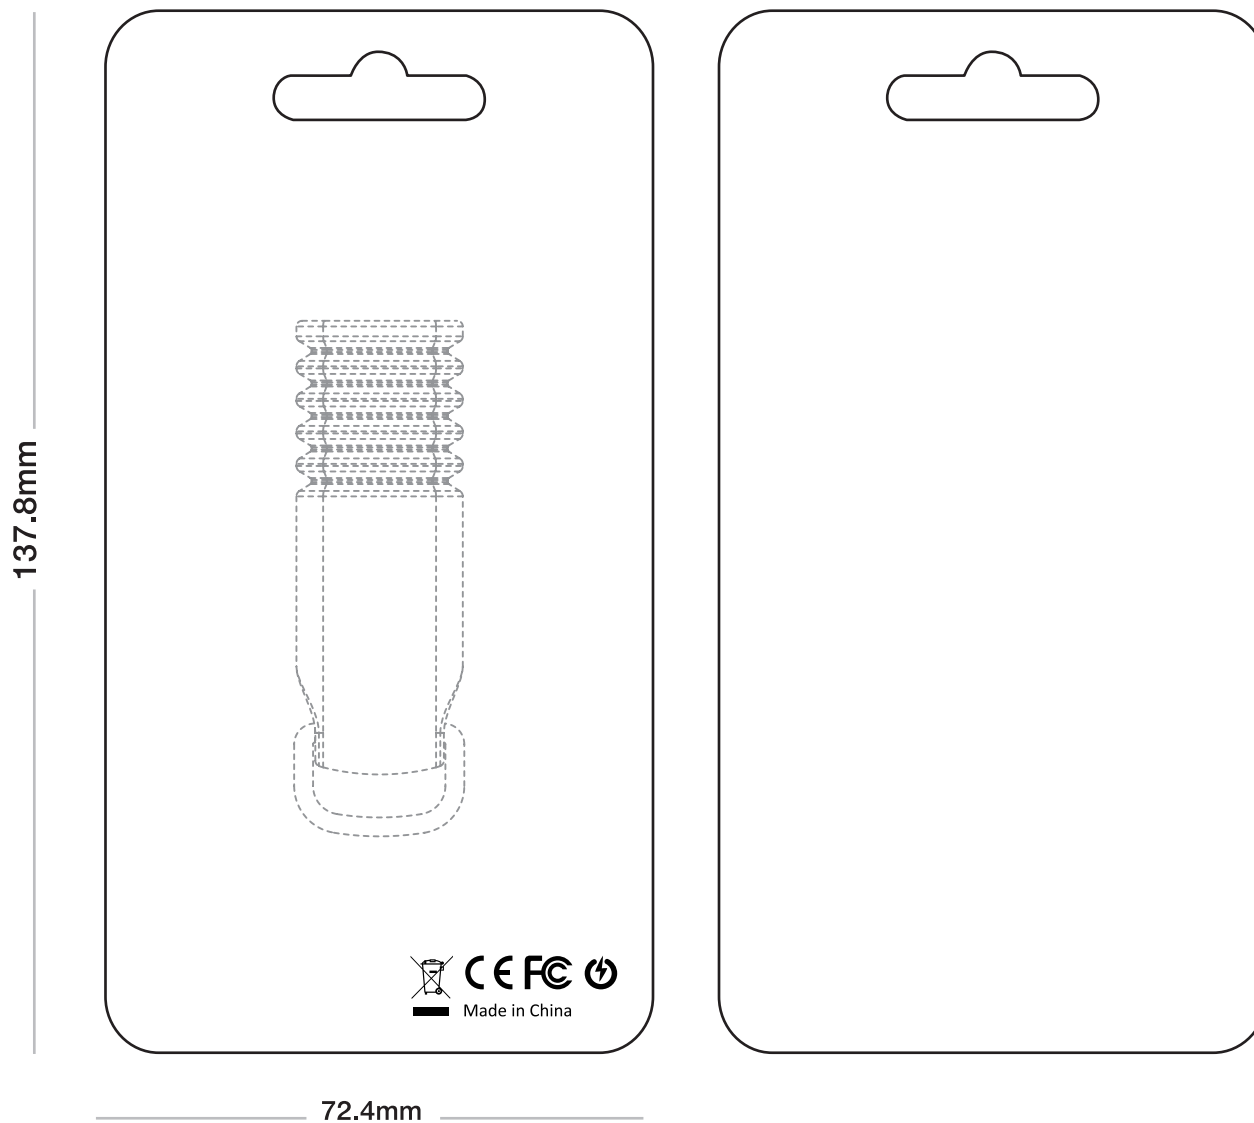

BLISTER PACK (BL) ARTWORK TEMPLATE

MODEL: FLEX (FX)

FRONT

BACK